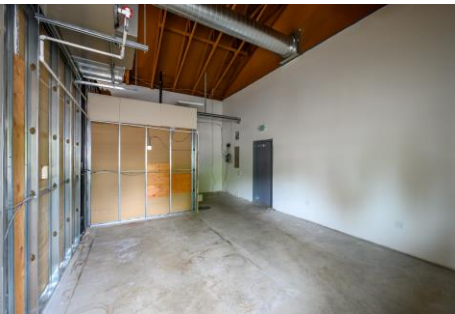

Licensed in the State of Oregon

- Beautiful Space for lease in Old Mill Marketplace
- Highly visible location in the center of Newberg anchored by Starbucks
- ADT for this location is over 40,000 cars per day per ODOT
- 1629 sq. feet with high ceilings, some finishes and ADA restroom

This beautiful, highly visible corner suite in desirable Newberg location is ready for a new tenant. High ceilings, lots of natural light and plenty of on-site parking are just a few of the great features of this suite. Briefly used as restaurant but also suitable for retail or office space. The ADT for 99W past this location is over 40,000 cars per day! Tenant improvements are negotiable, and suite is shown by appointment only.